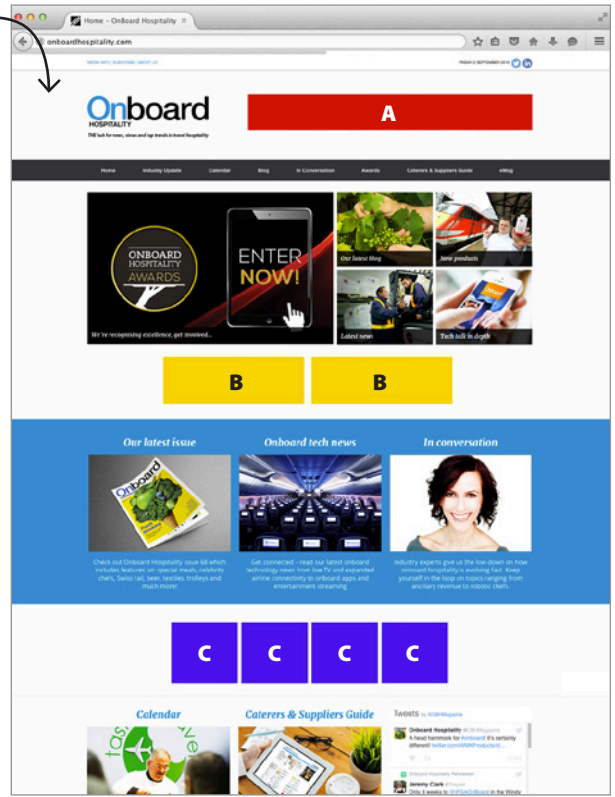

online advertising rates & sizes

WEBSITE ADVERTISING *(monthly)*

Banner (A): As our website is responsive, we need you to supply your advert in two sizes:
728px (W) x 90px (H) for desktop
360px (W) x 120px (H) for mobile

£1,000

Banner (B):
360px (W) x 120px (H)

£400

Button (C):
170px (W) x 155px (H)

£200

EMAIL MARKETING *(weekly)*

Leaderboard Banner (A):
360px (W) x 120px (H)

£750

Banner (B):
360px (W) x 120px (H)

£550

Button (C):
170px (W) x 155px (H)

£300

Our readers include major decision makers, key purchasers and suppliers of inflight, rail and cruise hospitality services. A weekly e-newsletter is sent to our 14,400+ international database.

ONBOARD FINDER *(annual)*

Directory listing:
Can appear in all relevant categories

£300

EXAMPLE LOGO	COMPANY/PRODUCT NAME Tel: (+00) 123 456 789 www.example.com
-----------------	---

****SERIES DISCOUNTS AVAILABLE****