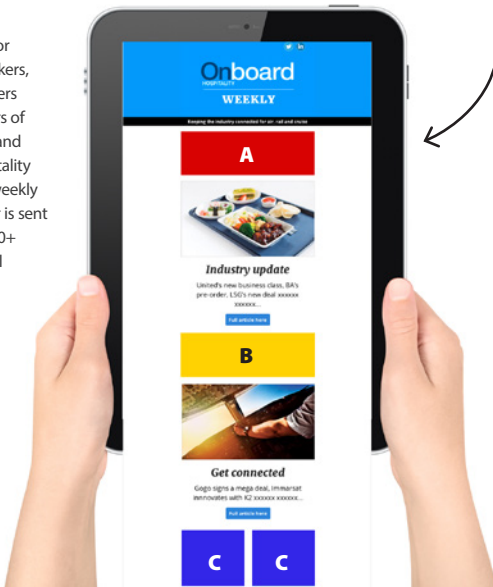

online advertising rates & sizes

WEBSITE ADVERTISING *(monthly)*

Banner (A): As our website is responsive, we need you to supply your advert in two sizes:
728px (W) x 90px (H) for desktop
360px (W) x 120px (H) for mobile

£1,000

Banner (B):
360px (W) x 120px (H)

£400

Button (C):
170px (W) x 155px (H)

£200

EMAIL MARKETING *(weekly)*

Leaderboard Banner (A):
360px (W) x 120px (H)

£750

Banner (B):
360px (W) x 120px (H)

£550

Button (C):
170px (W) x 155px (H)

£300

Our readers include major decision makers, key purchasers and suppliers of inflight, rail and cruise hospitality services. A weekly e-newsletter is sent to our 14,400+ international database.

ONBOARD FINDER *(annual)*

Directory listing:
Can appear in all relevant categories

£300

EXAMPLE LOGO	COMPANY/PRODUCT NAME Tel: (+00) 123 456 789 www.example.com
-----------------	---

****SERIES DISCOUNTS AVAILABLE****