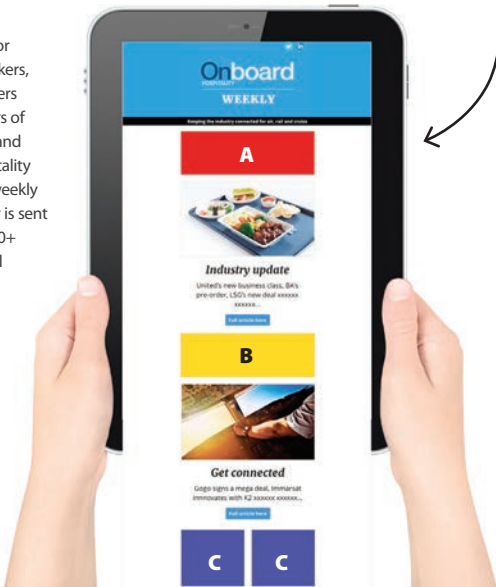

## WEBSITE ADVERTISING *(monthly)*

**Banner (A):** As our website is responsive, we need you to supply your advert in two sizes:  
728px (W) x 90px (H) for desktop  
360px (W) x 120px (H) for mobile

£1,000

**Banner (B):**  
360px (W) x 120px (H)

£400

**Button (C):**  
170px (W) x 155px (H)

£200

## EMAIL MARKETING *(weekly)*

**Leaderboard Banner (A):**  
360px (W) x 120px (H)

£750

**Banner (B):**  
360px (W) x 120px (H)

£550

**Button (C):**  
170px (W) x 155px (H)

£300

Our readers include major decision makers, key purchasers and suppliers of inflight, rail and cruise hospitality services. A weekly e-newsletter is sent to our 14,400+ international database.

## CATERER & SUPPLIERS GUIDE *(annual)*